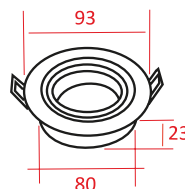

Focos empotrables de Aluminio (para Módulos de LED)

- Cuerpo de aluminio
- Ajustable
- Para ser utilizado en techo